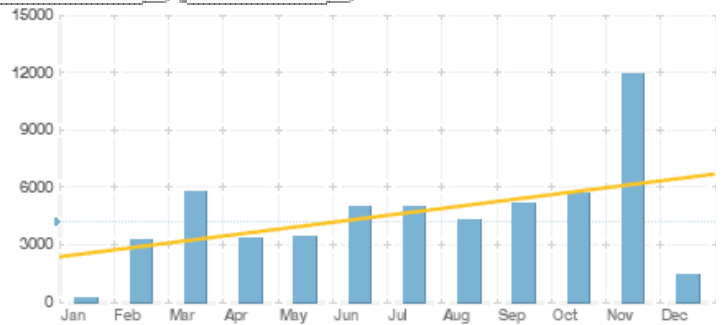

The monthly break down of traffic to this site is given below.

Year

2007

- [AccountsLogout](#)

Pageviews

- [Column](#)
- [Interpolated](#)
- [Delta](#)

Visitors

- [Column](#)
- [Interpolated](#)
- [Delta](#)

Trending Order Year Prior

(1) Linear Line (+Bubble)

Trending Order Year Prior

(1) Linear Line (+Bubble)

Return Visitors

- [Column](#)
- [Interpolated](#)
- [Delta](#)

View Depth (Avg)

- [Column](#)
- [Interpolated](#)
- [Delta](#)

Trending Order Year Prior

(1) Linear Line (+Bubble)

Trending Order Year Prior

(1) Linear Line (+Bubble)

Monthly Traffic

Period	Pageviews	Visitors	Return Visitors	View Depth (Avg)
January 2007	451	175	8	4.8761
February 2007	7,378	3,266	758	64.8004
March 2007	13,145	5,756	1,522	72.0700
April 2007	8,171	3,350	845	78.3975
May 2007	11,358	3,414	496	106.2204