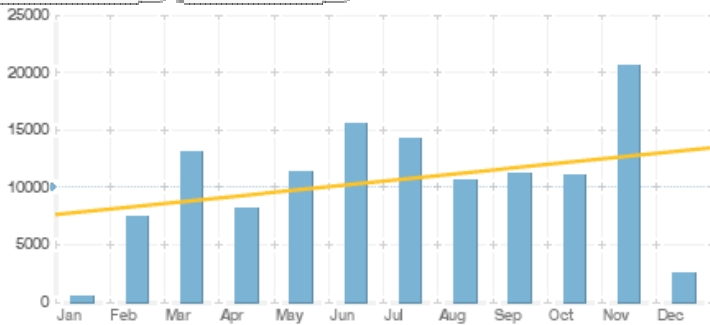

The monthly break down of traffic to this site is given below.

Year

2007

- [AccountsLogout](#)

Pageviews

- [Column](#)
- [Interpolated](#)
- [Delta](#)

Visitors

- [Column](#)
- [Interpolated](#)
- [Delta](#)

Trending Order Year Prior

(1) Linear Line (+Bubble)

Trending Order Year Prior

(1) Linear Line (+Bubble)

Return Visitors

- [Column](#)
- [Interpolated](#)
- [Delta](#)

View Depth (Avg)

- [Column](#)
- [Interpolated](#)
- [Delta](#)

Trending Order Year Prior

(1) Linear Line (+Bubble)

Trending Order Year Prior

(1) Linear Line (+Bubble)

Monthly Traffic

Period	Pageviews	Visitors	Return Visitors	View Depth (Avg)
January 2007	451	175	8	4.8761
February 2007	7,378	3,266	758	64.8004
March 2007	13,145	5,756	1,522	72.0700
April 2007	8,171	3,350	845	78.3975
May 2007	11,358	3,414	496	106.2204