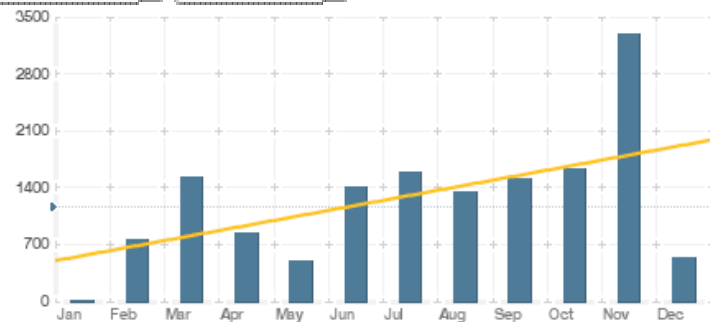

The monthly break down of traffic to this site is given below.

Year

2007

- [AccountsLogout](#)

Pageviews

- [Column](#)
- [Interpolated](#)
- [Delta](#)

Visitors

- [Column](#)
- [Interpolated](#)
- [Delta](#)

Trending Order Year Prior

(1) Linear Line (+Bubble)

Trending Order Year Prior

(1) Linear Line (+Bubble)

Return Visitors

- [Column](#)
- [Interpolated](#)
- [Delta](#)

View Depth (Avg)

- [Column](#)
- [Interpolated](#)
- [Delta](#)

Trending Order Year Prior

(1) Linear Line (+Bubble)

Trending Order Year Prior

(1) Linear Line (+Bubble)

Monthly Traffic

Period	Pageviews	Visitors	Return Visitors	View Depth (Avg)
January 2007	451	175	8	4.8761
February 2007	7,378	3,266	758	64.8004
March 2007	13,145	5,756	1,522	72.0700
April 2007	8,171	3,350	845	78.3975
May 2007	11,358	3,414	496	106.2204