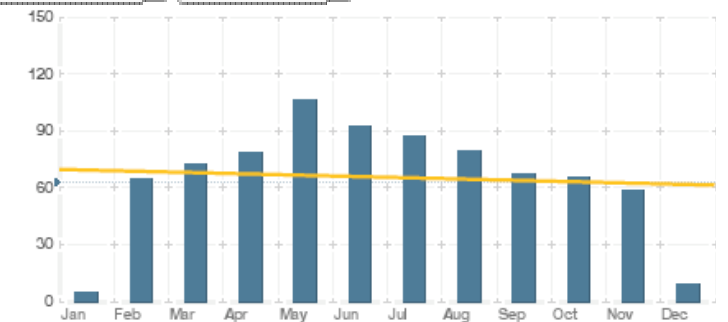

The monthly break down of traffic to this site is given below.

Year

2007

- [AccountsLogout](#)

Pageviews

- [Column](#)
- [Interpolated](#)
- [Delta](#)

Visitors

- [Column](#)
- [Interpolated](#)
- [Delta](#)

Trending Order Year Prior

(1) Linear Line (+Bubble)

Trending Order Year Prior

(1) Linear Line (+Bubble)

Return Visitors

- [Column](#)
- [Interpolated](#)
- [Delta](#)

View Depth (Avg)

- [Column](#)
- [Interpolated](#)
- [Delta](#)

Trending Order Year Prior

(1) Linear Line (+Bubble)

Trending Order Year Prior

(1) Linear Line (+Bubble)

Monthly Traffic

Period	Pageviews	Visitors	Return Visitors	View Depth (Avg)
January 2007	451	175	8	4.8761
February 2007	7,378	3,266	758	64.8004
March 2007	13,145	5,756	1,522	72.0700
April 2007	8,171	3,350	845	78.3975
May 2007	11,358	3,414	496	106.2204